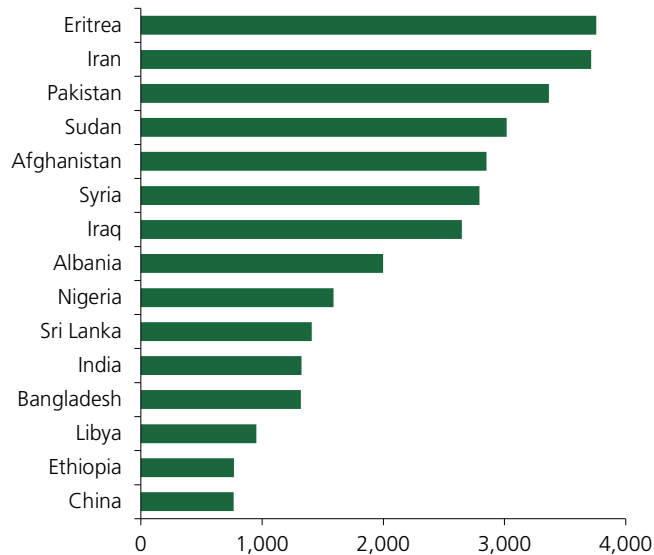

Asylum seekers, UK

- In 2015, there were 32,733 applications for asylum excluding dependants, 31% more than in 2014. 91% of applicants were in-country and 9% were at port.
- The highest number of asylum applications recorded in a single year was 84,132 in 2002.
- At the end of 2015 there were 26,409 asylum applications still under consideration, compared with 22,974 the year before.
- The top applicant nationalities in 2015 were Eritrea (9%), Iran (9%), Pakistan (8%), Sudan (8%) and Afghanistan (7%).
- Among EU states, the UK had the seventeenth highest number of asylum applications per 1,000 inhabitants.

Nationality of asylum applicants, UK, 2015
excluding dependants

Source: Home Office Immigration Statistics, April-June 2016

Applications for asylum, UK, 1995-2015
thousands, excluding dependants

Source: Home Office Immigration Statistics, April-June 2016