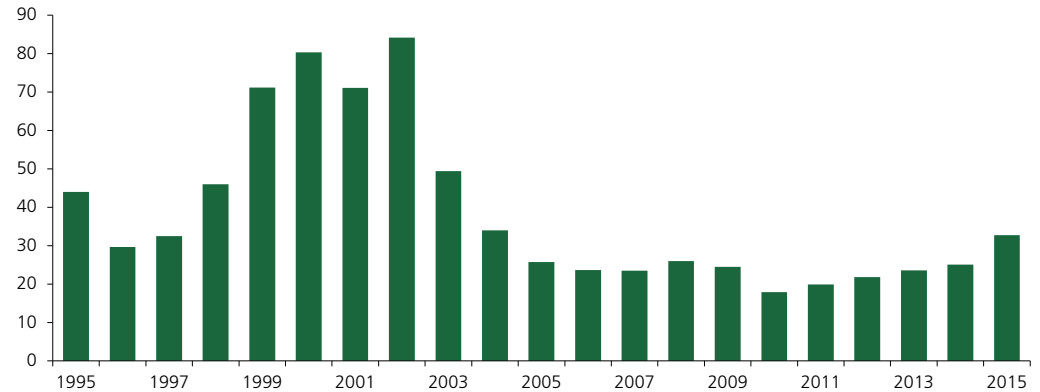

Asylum seekers, UK

- In 2015, there were 32,733 applications for asylum excluding dependants, 31% more than in 2014. 91% of applicants were in-country and 9% were at port.
- The highest number of asylum applications recorded in a single year was 84,132 in 2002.
- At the end of 2015 there were 26,409 asylum applications still under consideration, compared with 22,974 the year before.
- The top applicant nationalities in 2015 were Eritrea (9%), Iran (9%), Pakistan (8%), Sudan (8%) and Afghanistan (7%).
- Among EU states, the UK had the seventeenth highest number of asylum applications per 1,000 inhabitants.

Nationality of asylum applicants, UK, 2015
excluding dependants

Source: Home Office Immigration Statistics, April-June 2016

Applications for asylum, UK, 1995-2015
thousands, excluding dependants

Source: Home Office Immigration Statistics, April-June 2016