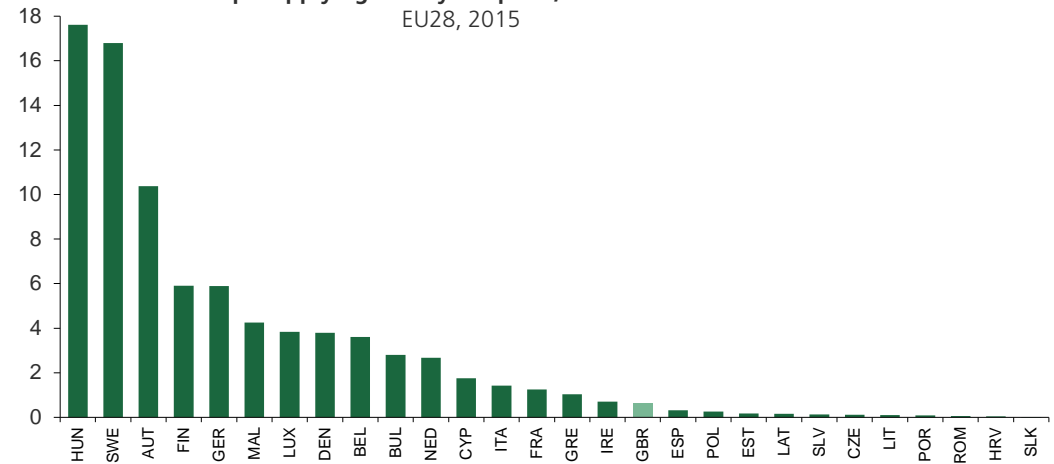

Asylum seekers, UK

- In 2015, there were 32,733 applications for asylum excluding dependants, 31% more than in 2014. 91% of applicants were in-country and 9% were at port.
- The highest number of asylum applications recorded in a single year was 84,132 in 2002.
- At the end of 2015 there were 26,409 asylum applications still under consideration, compared with 22,974 the year before.
- The top applicant nationalities in 2015 were Eritrea (9%), Iran (9%), Pakistan (8%), Sudan (8%) and Afghanistan (7%).
- Among EU states, the UK had the seventeenth highest number of asylum applications per 1,000 inhabitants.

Nationality of asylum applicants, UK, 2015
excluding dependants

Source: Home Office Immigration Statistics, April-June 2016

Applications for asylum, UK, 1995-2015
thousands, excluding dependants

Source: Home Office Immigration Statistics, April-June 2016

People applying for asylum per 1,000 inhabitants
EU28, 2015

Source: Home Office Immigration Statistics, April-June 2016